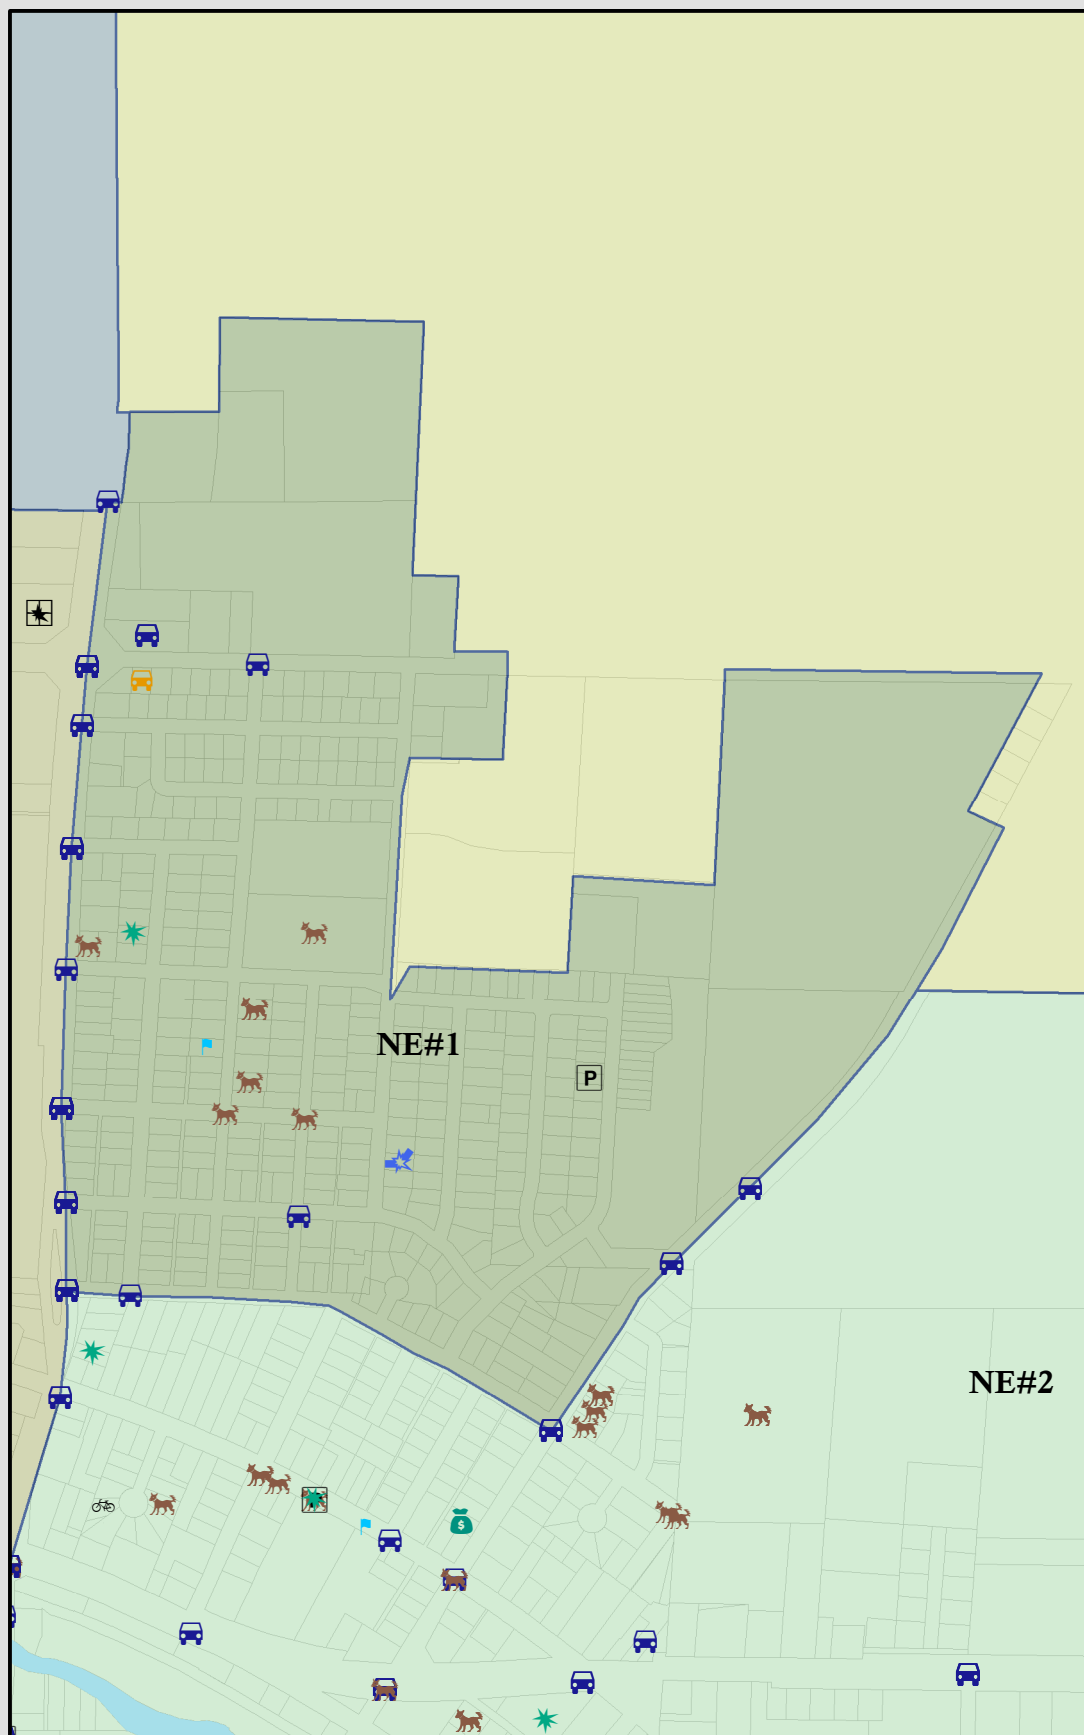

# HUTCHINSON POLICE SERVICES

## Neighborhood Crime Statistics

### July 2010

-  ACCIDENT
-  ANIMAL
-  ASSAULT
-  BIKE THEFT
-  BURGLARY
-  CONT SUBST
-  DISTURBANCE
-  FORGERY
-  FRAUD
-  LOST FOUND
-  ORDINANCE
-  PARKING
-  PROPERTY DAMAGE
-  PROWLER
-  ROBBERY
-  SUSPICIOUS
-  THEFT
-  TRAFFIC
-  TRAFFIC
-  TRESPASS
-  VEHICLE THEFT
-  WEAPON
-  FLEEING
-  DWI