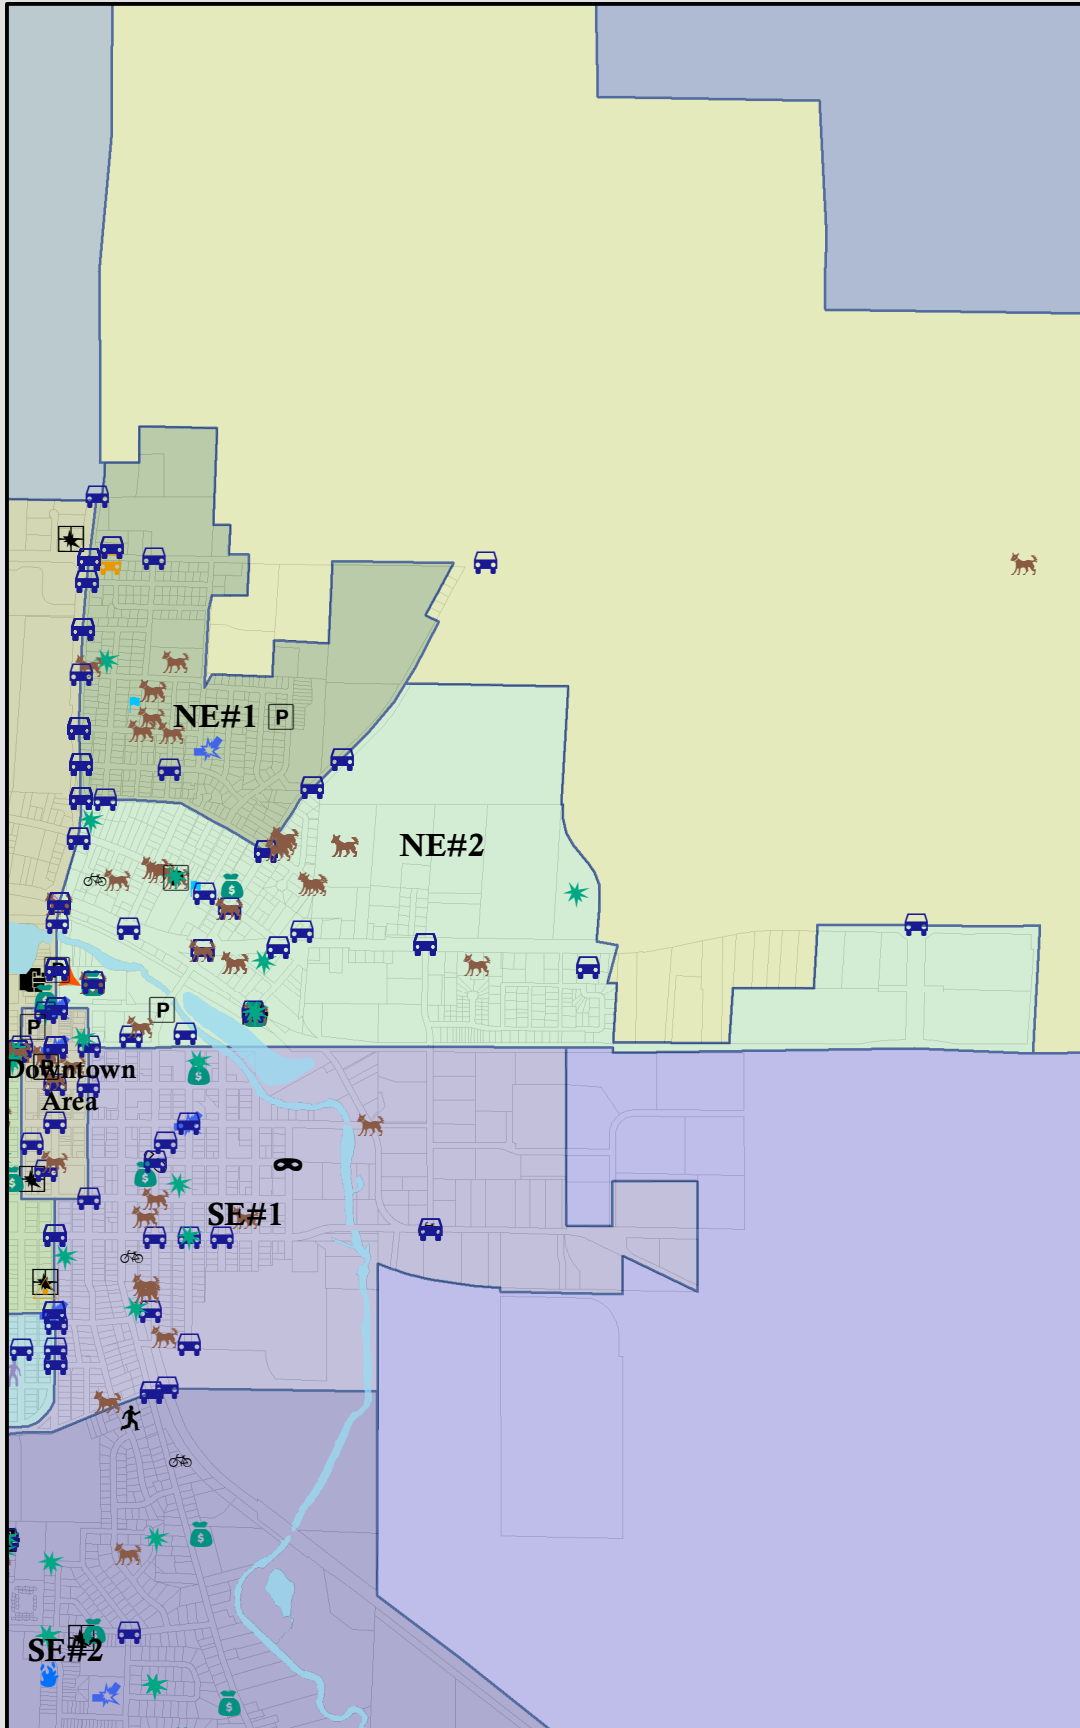

# HUTCHINSON POLICE SERVICES

## Neighborhood Crime Statistics

### July 2010

-  ACCIDENT
-  ANIMAL
-  ASSAULT
-  BIKE THEFT
-  BURGLARY
-  CONT SUBST
-  DISTURBANCE
-  FORGERY
-  FRAUD
-  LOST FOUND
-  ORDINANCE
-  PARKING
-  PROPERTY DAMAGE
-  PROWLER
-  ROBBERY
-  SUSPICIOUS
-  THEFT
-  TRAFFIC
-  TRAFFIC
-  TRESPASS
-  VEHICLE THEFT
-  WEAPON
-  FLEEING
-  DWI