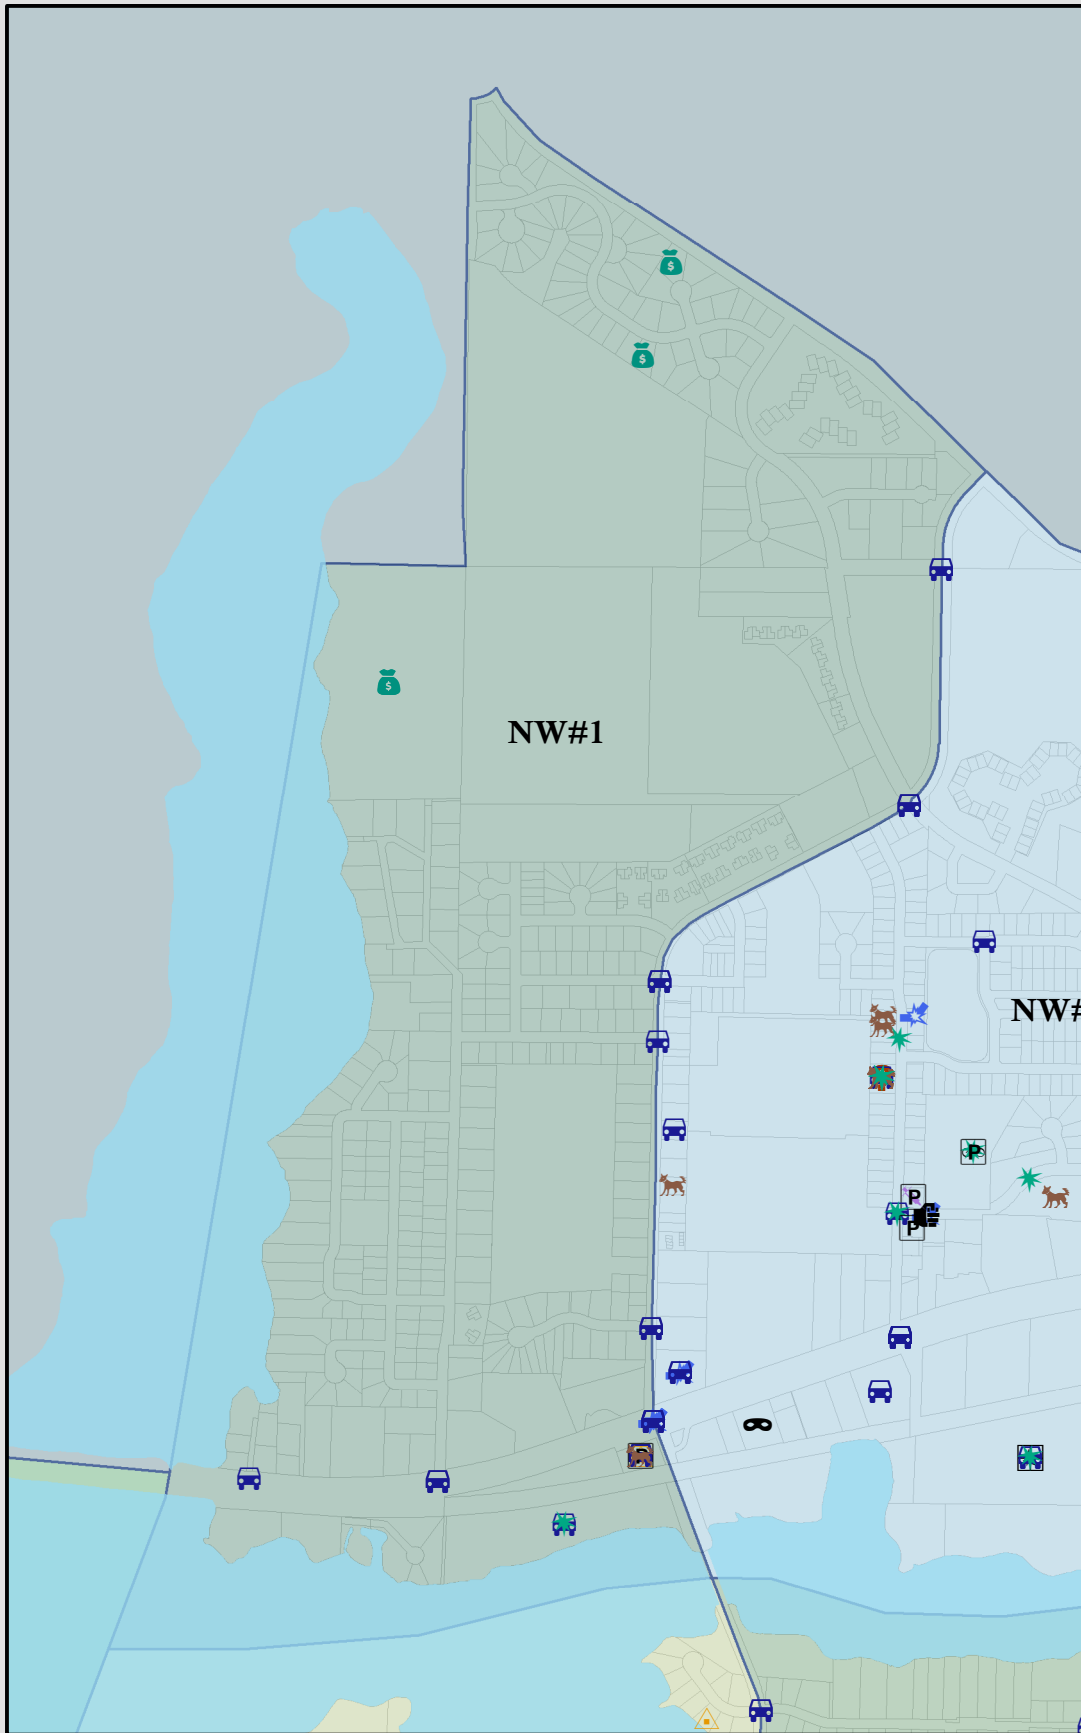

HUTCHINSON POLICE SERVICES

Neighborhood Crime Statistics

July 2010

- ACCIDENT
- ANIMAL
- ASSAULT
- BIKE THEFT
- BURGLARY
- CONT SUBST
- DISTURBANCE
- FORGERY
- FRAUD
- LOST FOUND
- ORDINANCE
- PARKING
- PROPERTY DAMAGE
- PROWLER
- ROBBERY
- SUSPICIOUS
- THEFT
- TRAFFIC
- TRAFFIC
- TRESPASS
- VEHICLE THEFT
- WEAPON
- FLEEING
- DWI