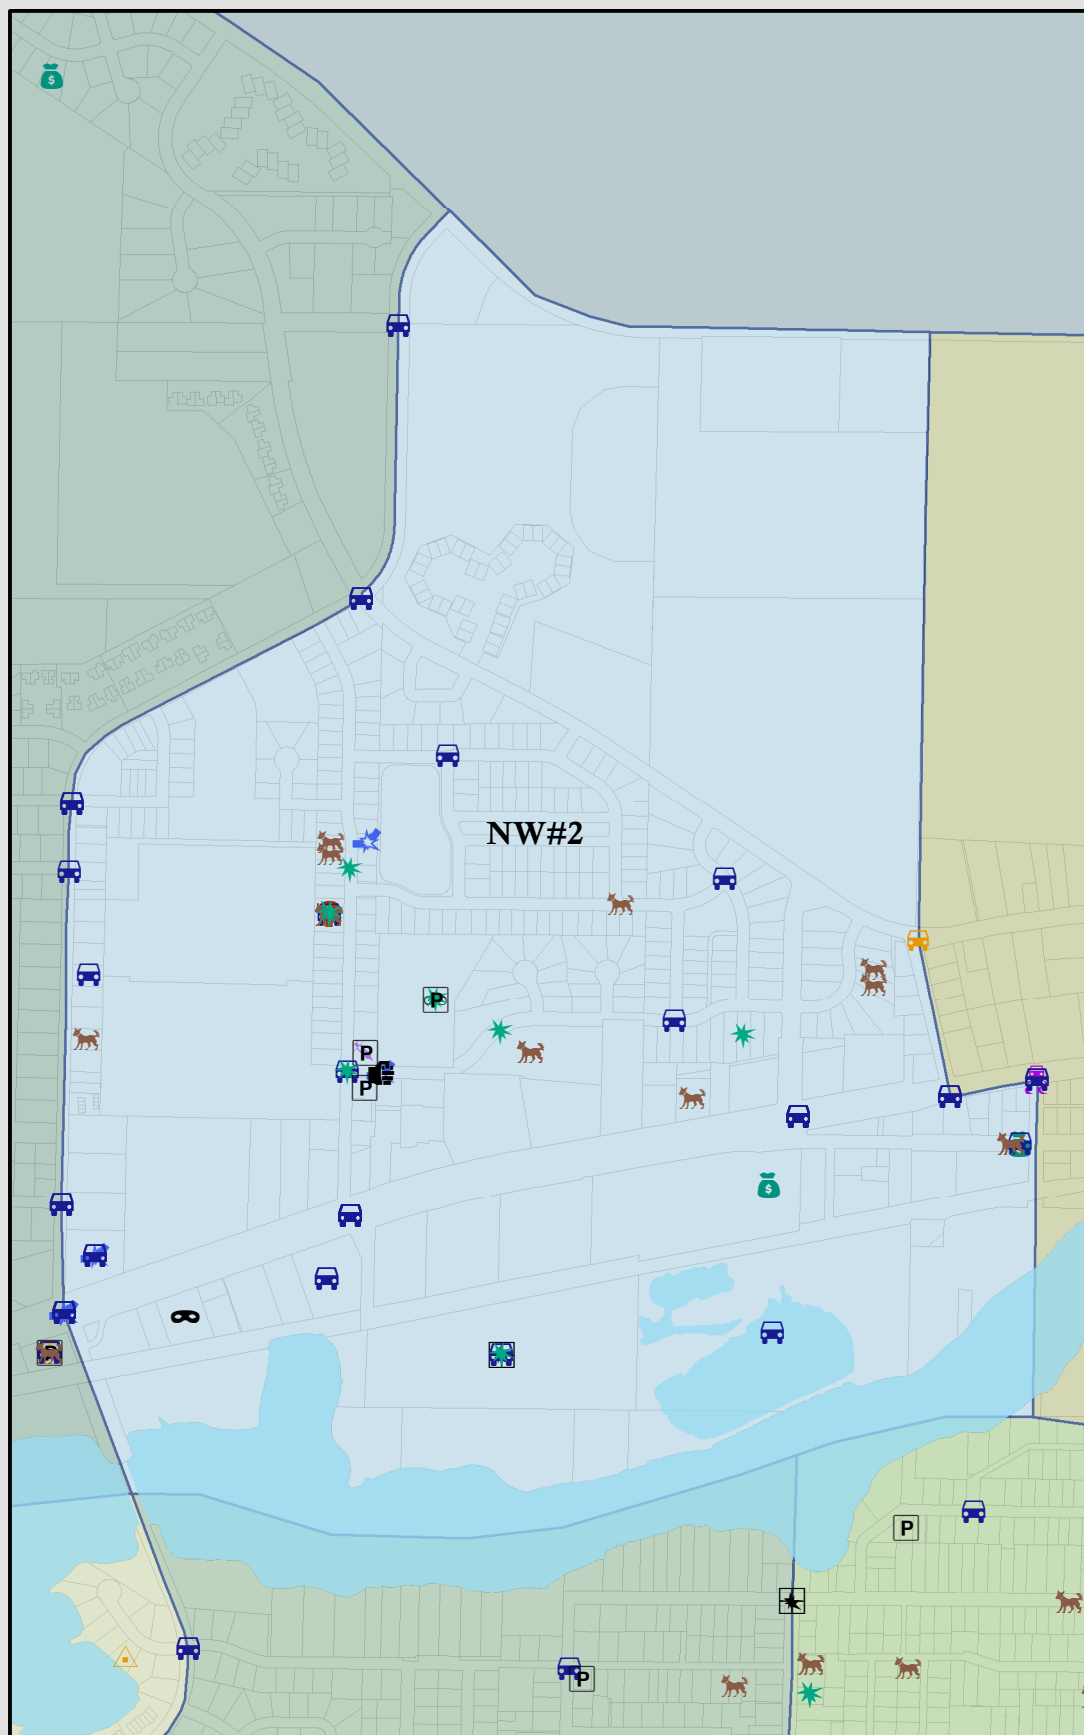

## Neighborhood Crime Statistics

### July 2010

-  ACCIDENT
-  ANIMAL
-  ASSAULT
-  BIKE THEFT
-  BURGLARY
-  CONT SUBST
-  DISTURBANCE
-  FORGERY
-  FRAUD
-  LOST FOUND
-  ORDINANCE
-  PARKING
-  PROPERTY DAMAGE
-  PROWLER
-  ROBBERY
-  SUSPICIOUS
-  THEFT
-  TRAFFIC
-  TRAFFIC
-  TRESPASS
-  VEHICLE THEFT
-  WEAPON
-  FLEEING
-  DWI