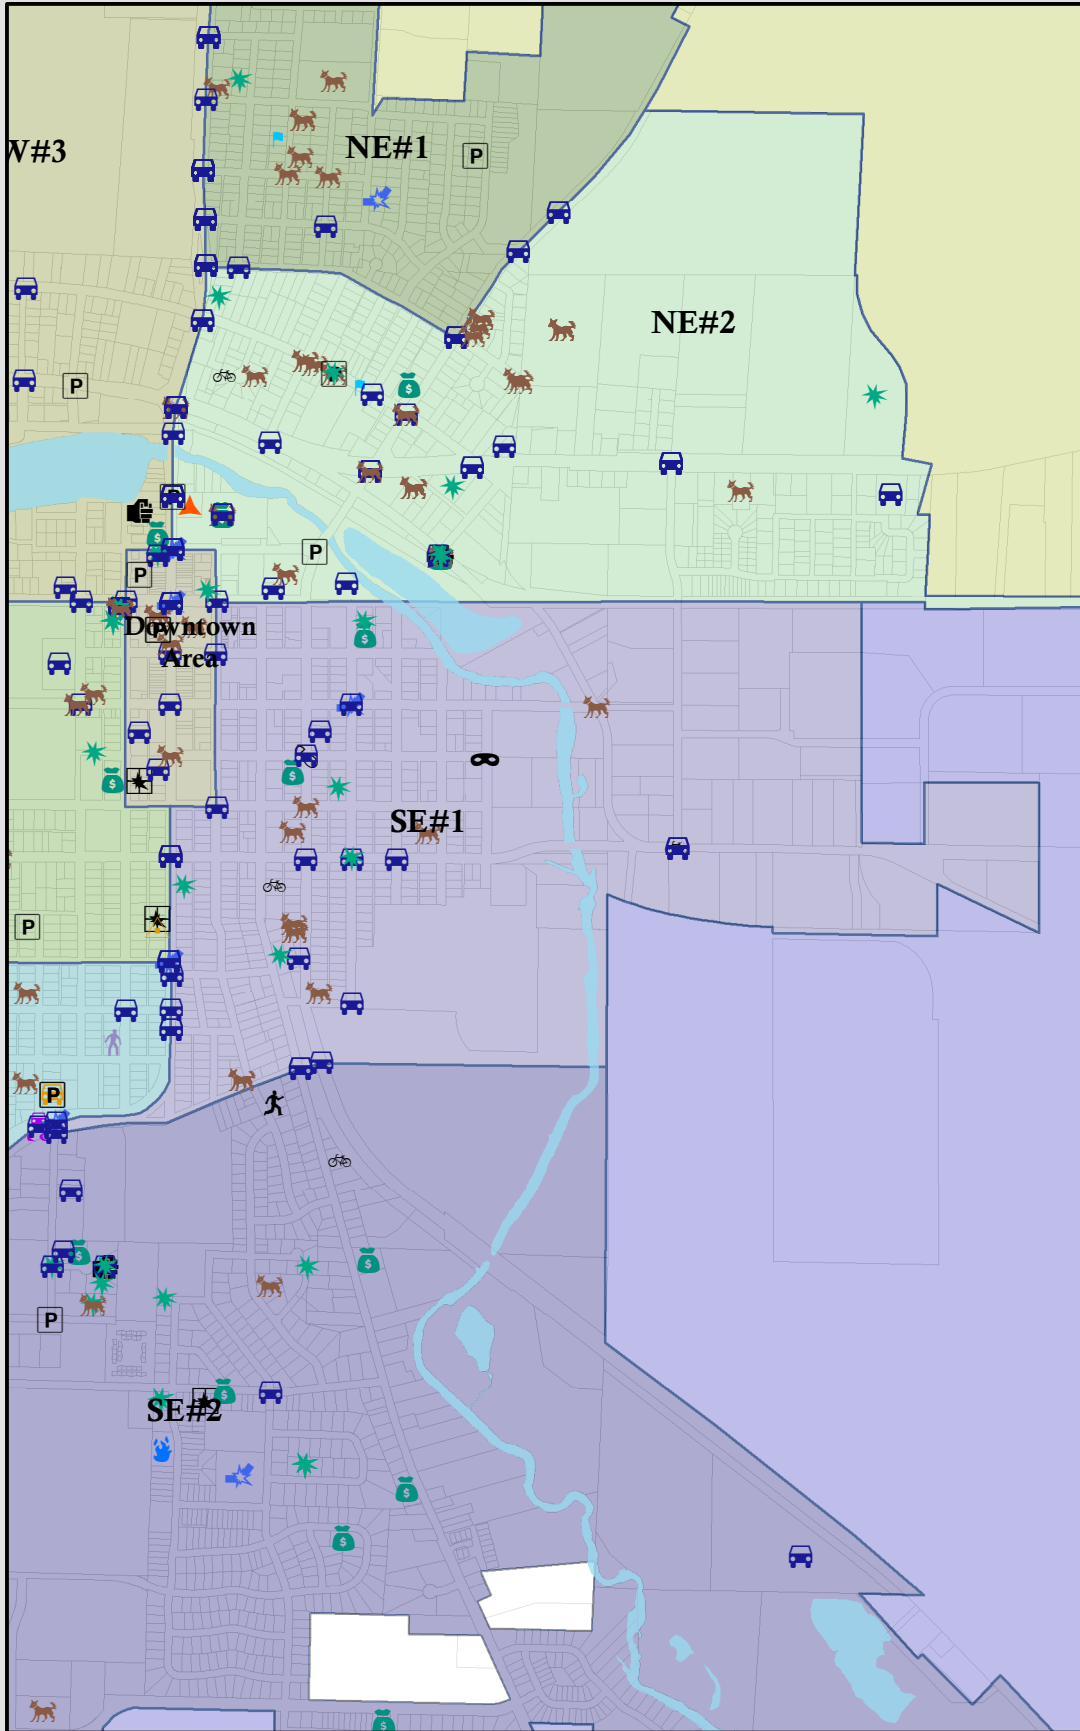

# HUTCHINSON POLICE SERVICES

## Neighborhood Crime Statistics

### July 2010

- ACCIDENT
- ANIMAL
- ASSAULT
- BIKE THEFT
- BURGLARY
- CONT SUBST
- DISTURBANCE
- FORGERY
- FRAUD
- LOST FOUND
- ORDINANCE
- PARKING
- PROPERTY DAMAGE
- PROWLER
- ROBBERY
- SUSPICIOUS
- THEFT
- TRAFFIC
- TRAFFIC
- TRESPASS
- VEHICLE THEFT
- WEAPON
- FLEEING
- DWI