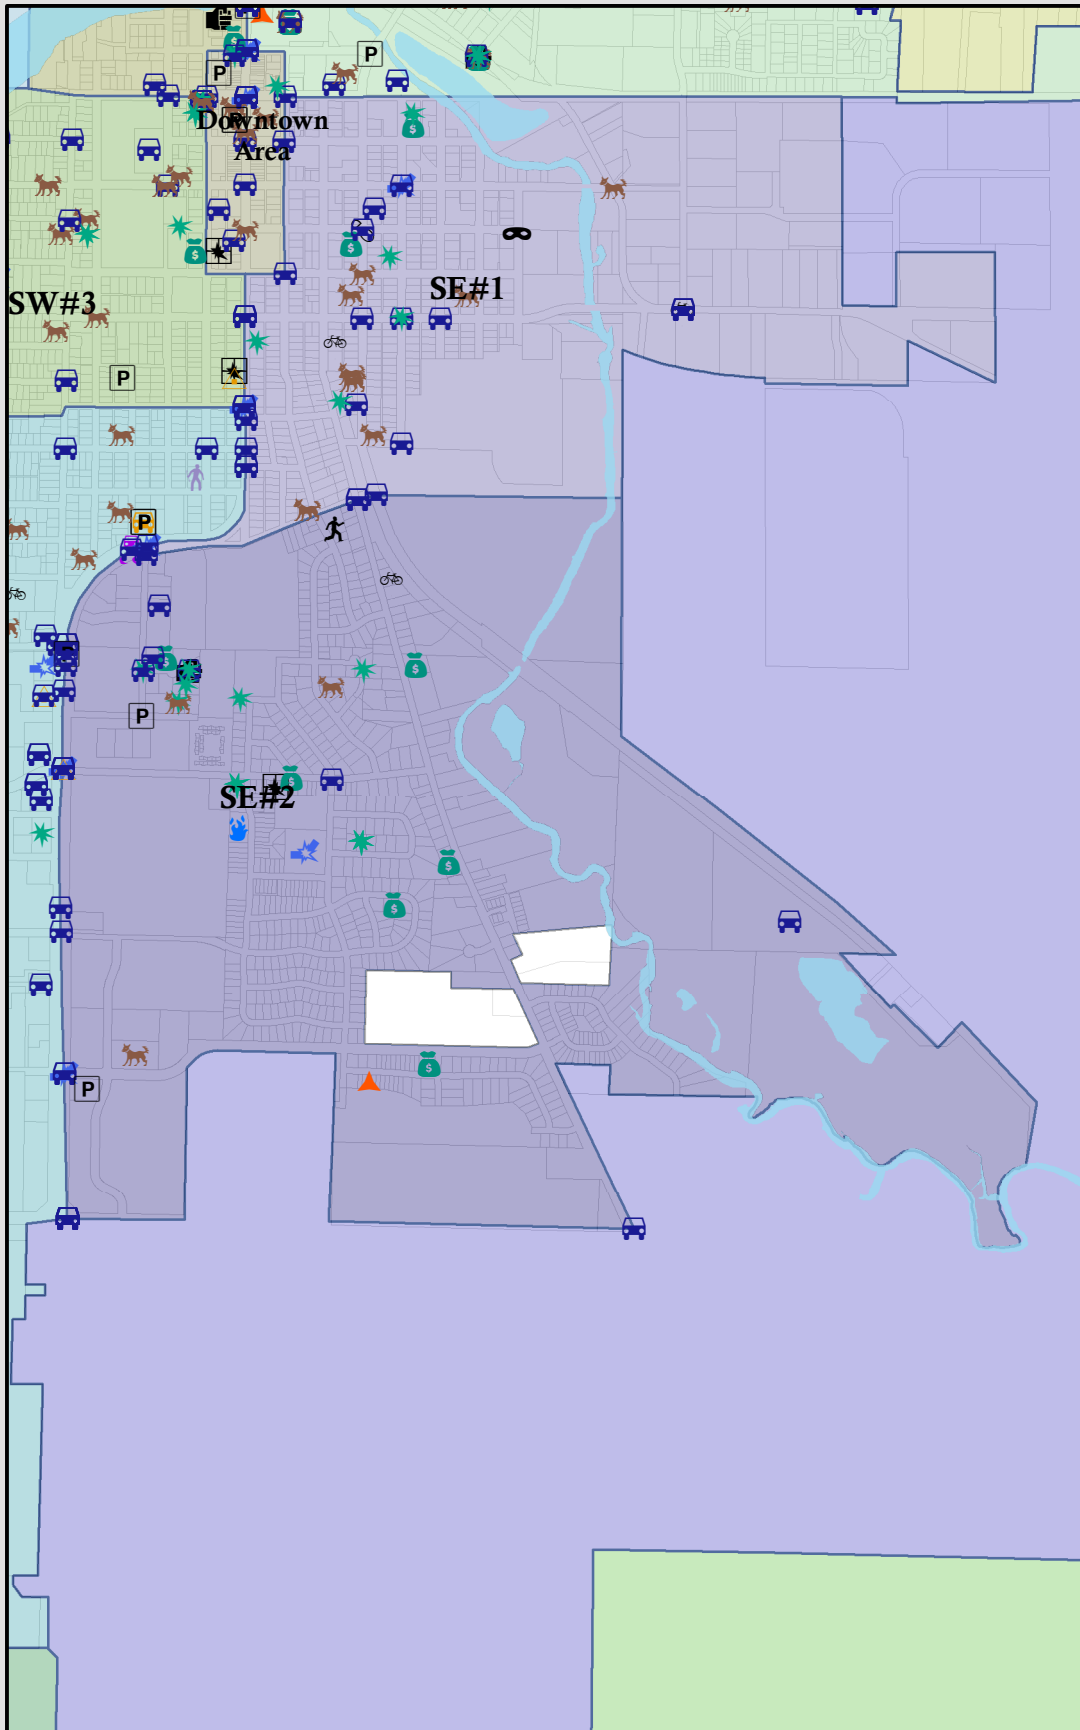

# HUTCHINSON POLICE SERVICES

## Neighborhood Crime Statistics

### July 2010

- ACCIDENT
- ANIMAL
- ASSAULT
- BIKE THEFT
- BURGLARY
- CONT SUBST
- DISTURBANCE
- FORGERY
- FRAUD
- LOST FOUND
- ORDINANCE
- PARKING
- PROPERTY DAMAGE
- PROWLER
- ROBBERY
- SUSPICIOUS
- THEFT
- TRAFFIC
- TRAFFIC
- TRESPASS
- VEHICLE THEFT
- WEAPON
- FLEEING
- DWI