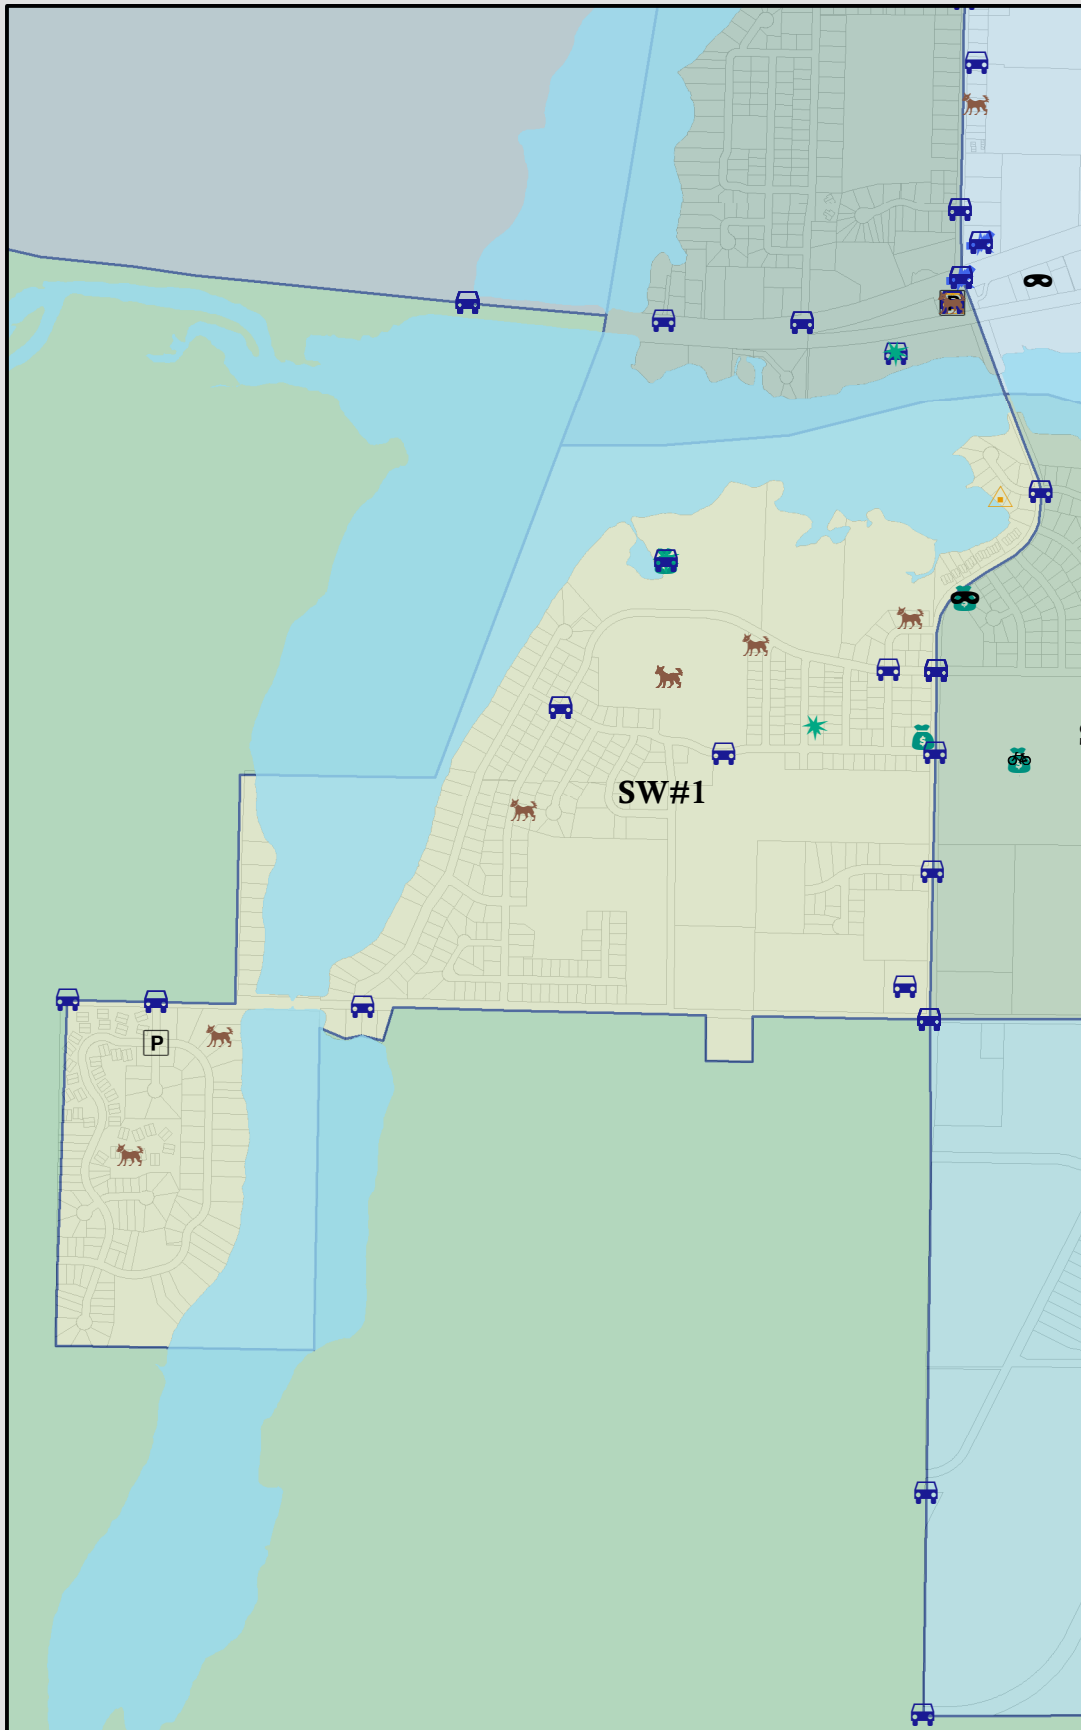

HUTCHINSON POLICE SERVICES

Neighborhood Crime Statistics

July 2010

-  ACCIDENT
-  ANIMAL
-  ASSAULT
-  BIKE THEFT
-  BURGLARY
-  CONT SUBST
-  DISTURBANCE
-  FORGERY
-  FRAUD
-  LOST FOUND
-  ORDINANCE
-  PARKING
-  PROPERTY DAMAGE
-  PROWLER
-  ROBBERY
-  SUSPICIOUS
-  THEFT
-  TRAFFIC
-  TRAFFIC
-  TRESPASS
-  VEHICLE THEFT
-  WEAPON
-  FLEEING
-  DWI