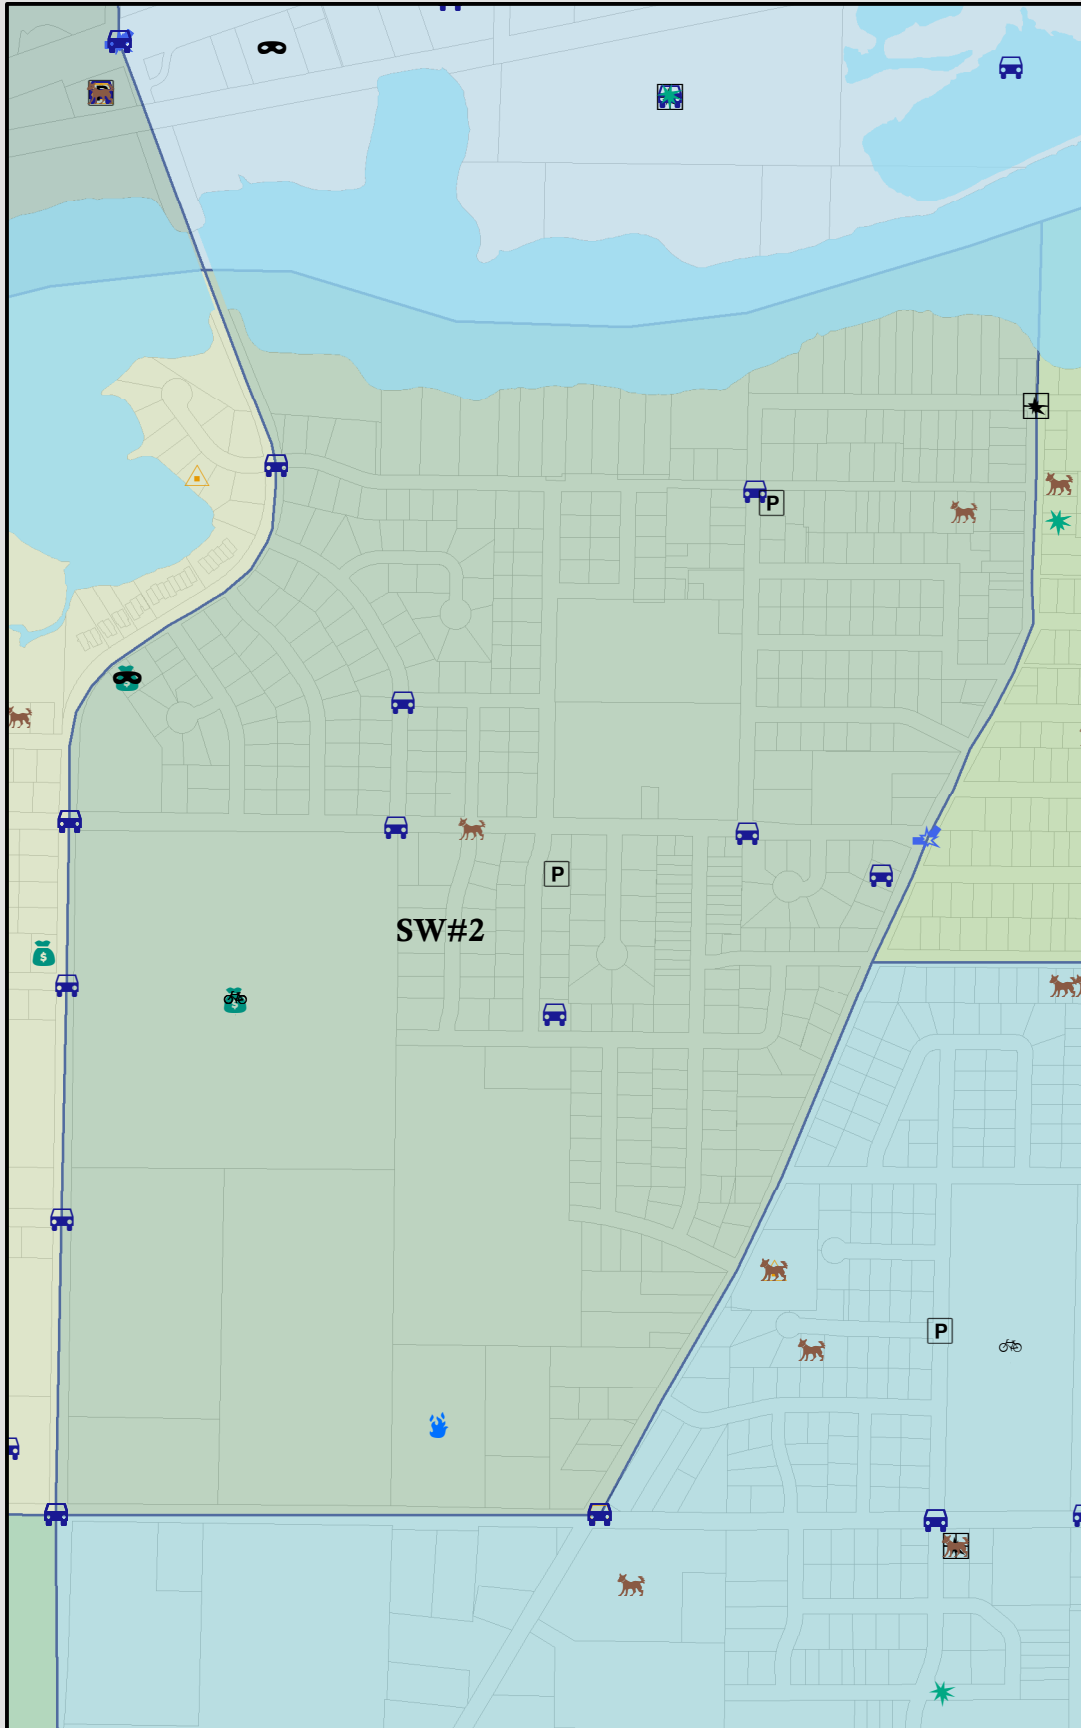

HUTCHINSON POLICE SERVICES

Neighborhood Crime Statistics

July 2010

-  ACCIDENT
-  ANIMAL
-  ASSAULT
-  BIKE THEFT
-  BURGLARY
-  CONT SUBST
-  DISTURBANCE
-  FORGERY
-  FRAUD
-  LOST FOUND
-  ORDINANCE
-  PARKING
-  PROPERTY DAMAGE
-  PROWLER
-  ROBBERY
-  SUSPICIOUS
-  THEFT
-  TRAFFIC
-  TRAFFIC
-  TRESPASS
-  VEHICLE THEFT
-  WEAPON
-  FLEEING
-  DWI