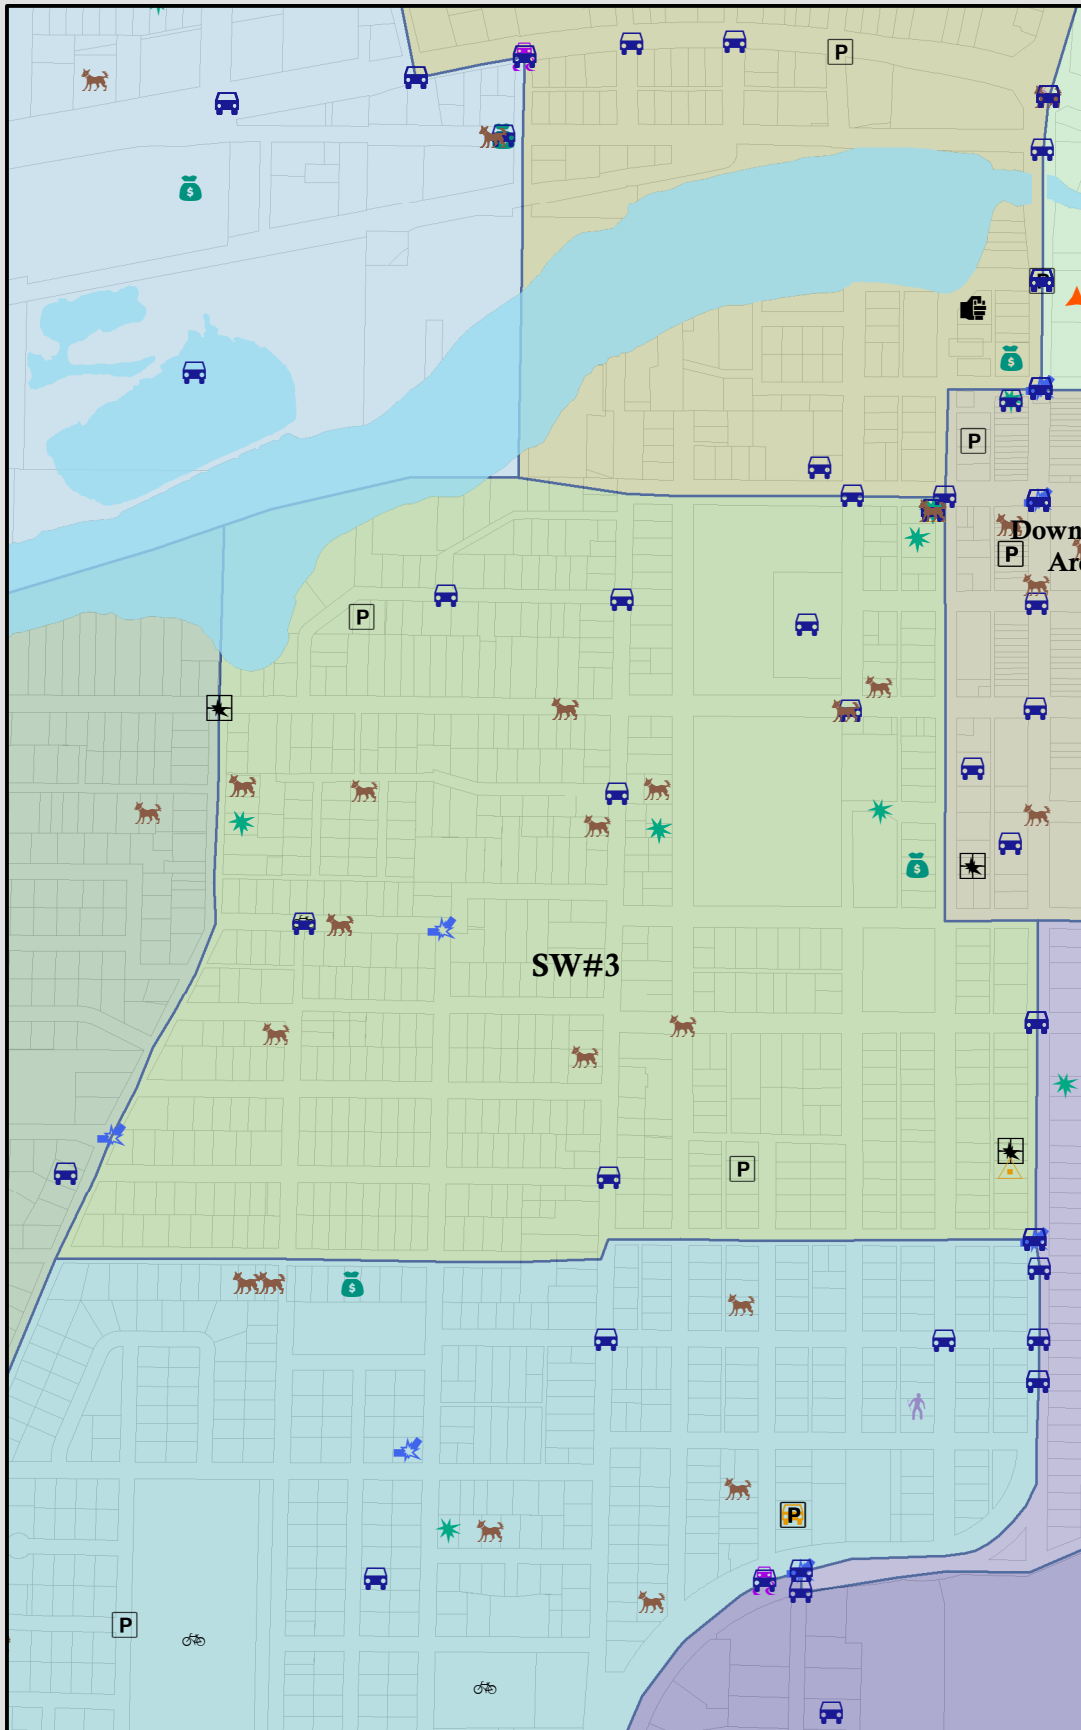

# HUTCHINSON POLICE SERVICES

## Neighborhood Crime Statistics

### July 2010

-  ACCIDENT
-  ANIMAL
-  ASSAULT
-  BIKE THEFT
-  BURGLARY
-  CONT SUBST
-  DISTURBANCE
-  FORGERY
-  FRAUD
-  LOST FOUND
-  ORDINANCE
-  PARKING
-  PROPERTY DAMAGE
-  PROWLER
-  ROBBERY
-  SUSPICIOUS
-  THEFT
-  TRAFFIC
-  TRAFFIC
-  TRESPASS
-  VEHICLE THEFT
-  WEAPON
-  FLEEING
-  DWI