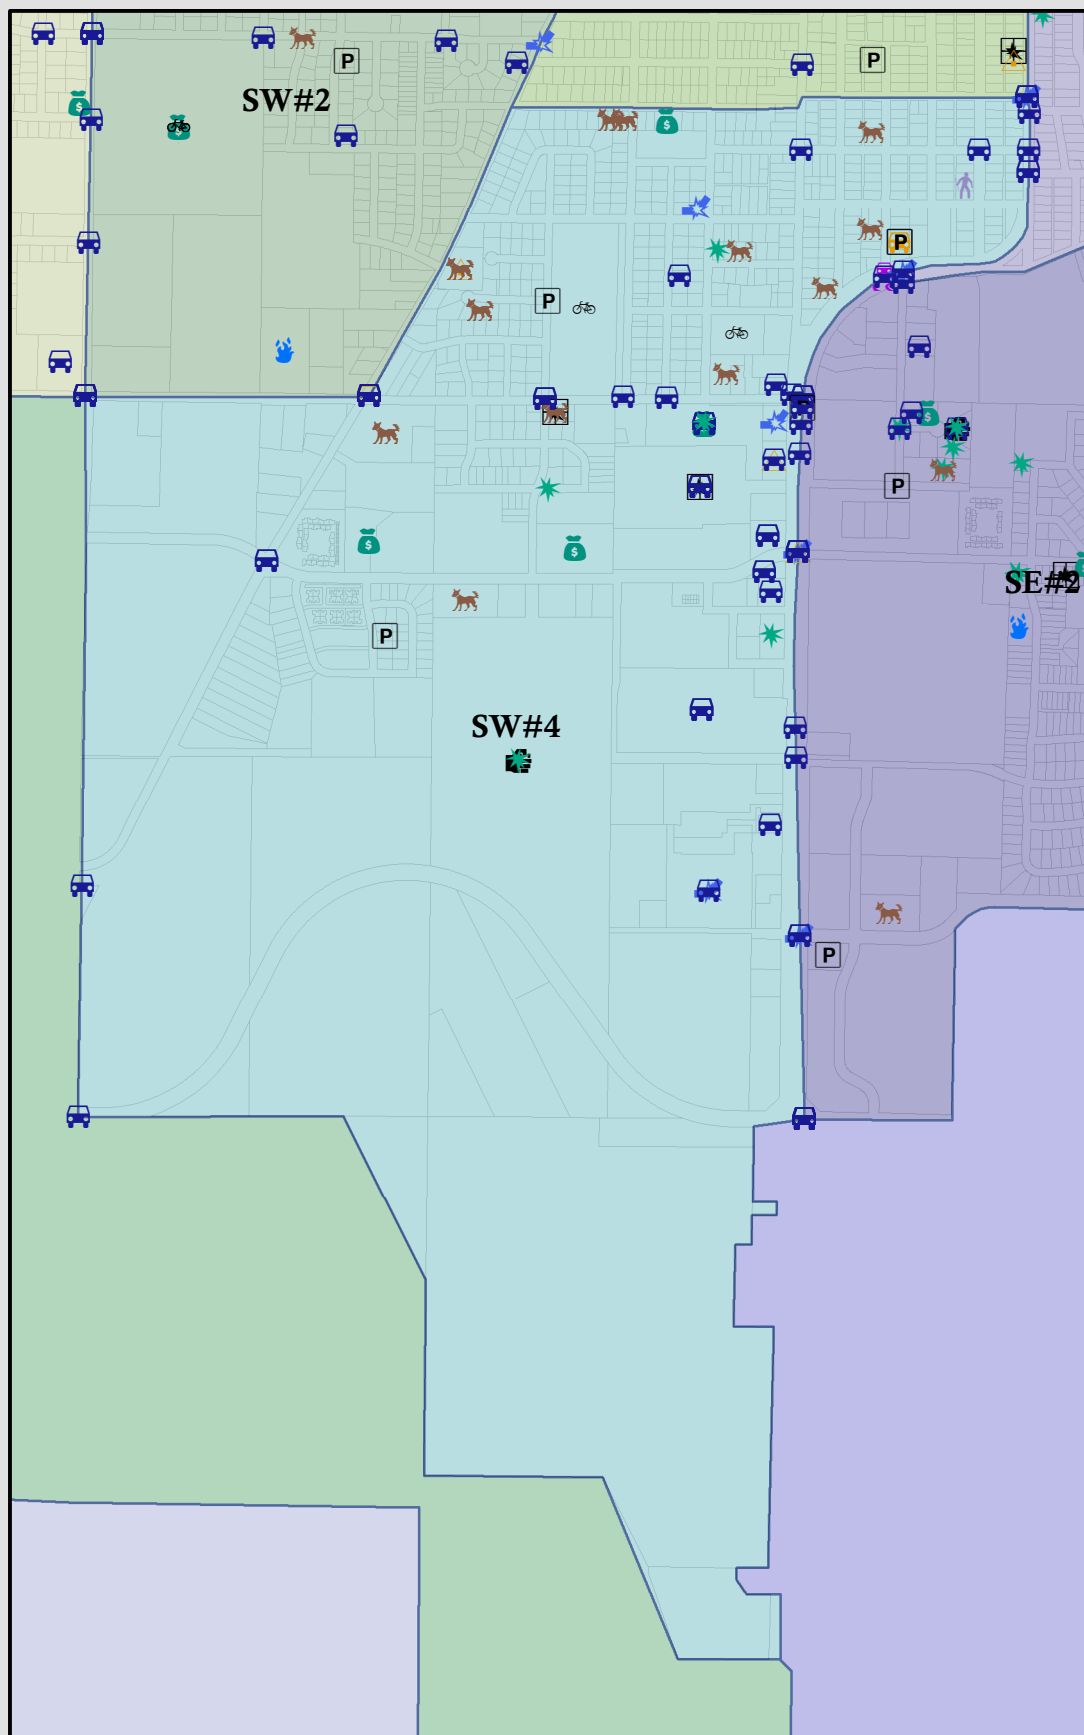

# HUTCHINSON POLICE SERVICES

## Neighborhood Crime Statistics

### July 2010

-  ACCIDENT
-  ANIMAL
-  ASSAULT
-  BIKE THEFT
-  BURGLARY
-  CONT SUBST
-  DISTURBANCE
-  FORGERY
-  FRAUD
-  LOST FOUND
-  ORDINANCE
-  PARKING
-  PROPERTY DAMAGE
-  PROWLER
-  ROBBERY
-  SUSPICIOUS
-  THEFT
-  TRAFFIC
-  TRAFFIC
-  TRESPASS
-  VEHICLE THEFT
-  WEAPON
-  FLEEING
-  DWI